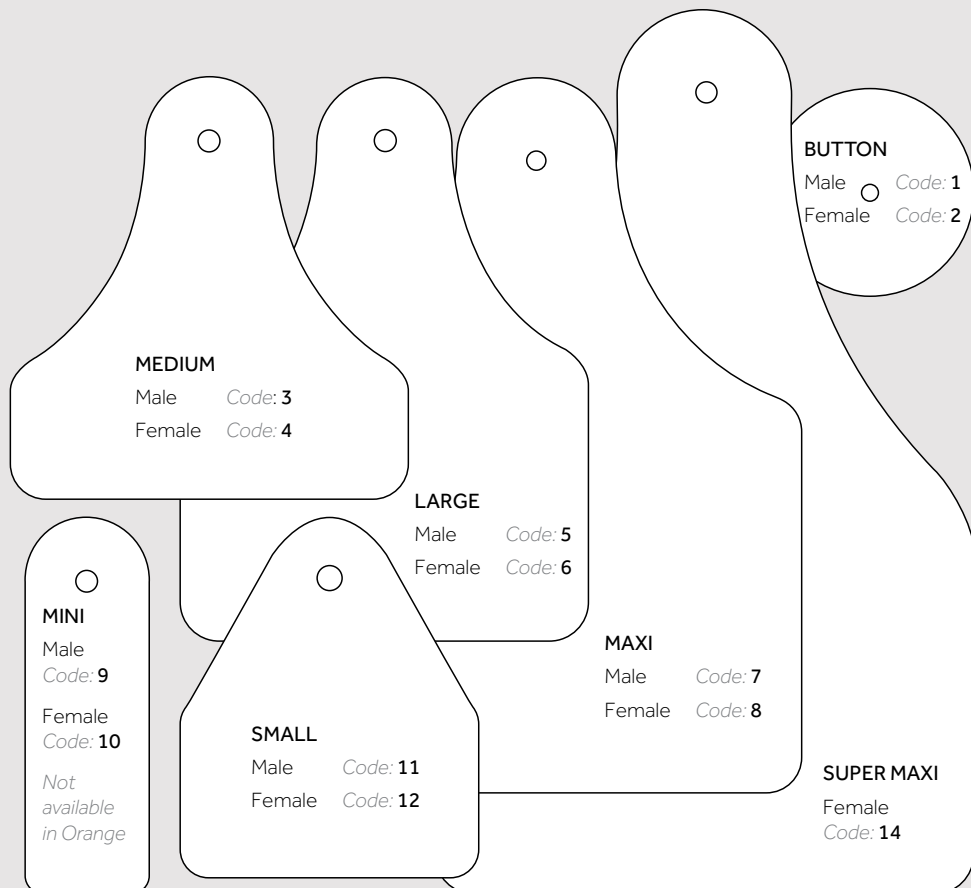

PANEL TAGS

COLOURS:

Yellow
White
Orange
Blue
Green
Red
Purple
Pink
Black
Brown

MEDIUM

Male Code: 3

Female Code: 4

LARGE

Male Code: 5

Female Code: 6

MINI

Male Code: 9

Female Code: 10

Not available in Orange

SMALL

Male Code: 11

Female Code: 12

MAXI

Male Code: 7

Female Code: 8

BUTTON

Male Code: 1

Female Code: 2

SUPER MAXI

Female Code: 14

Tags shown at approximately actual size